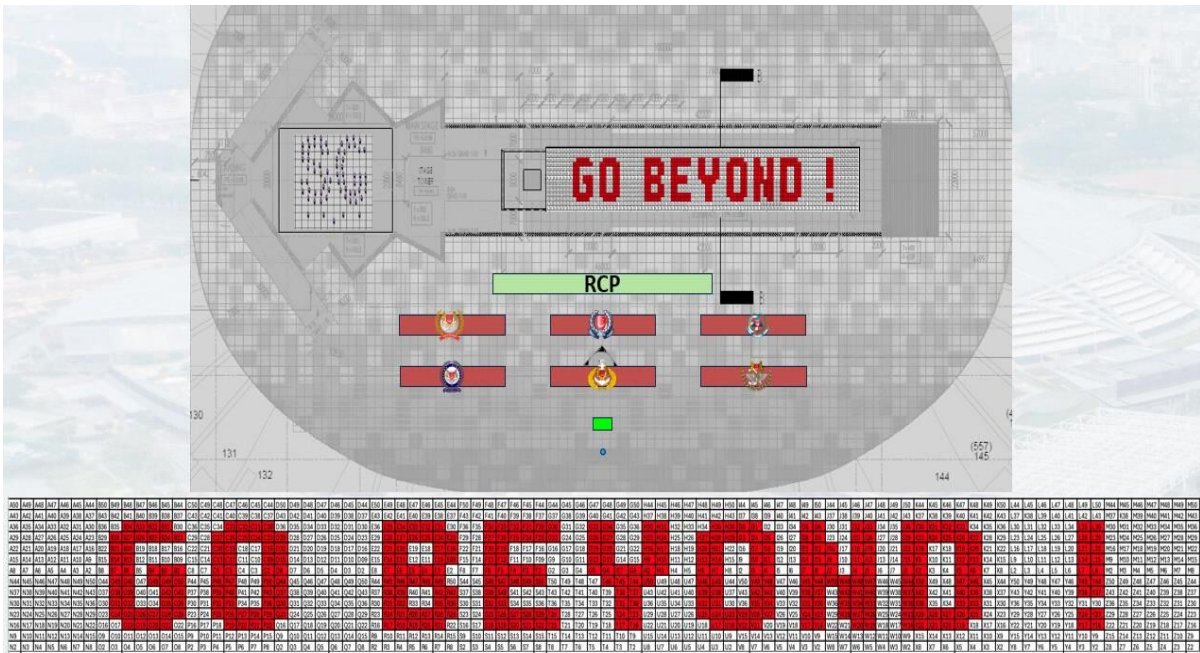

Figure 1.

###